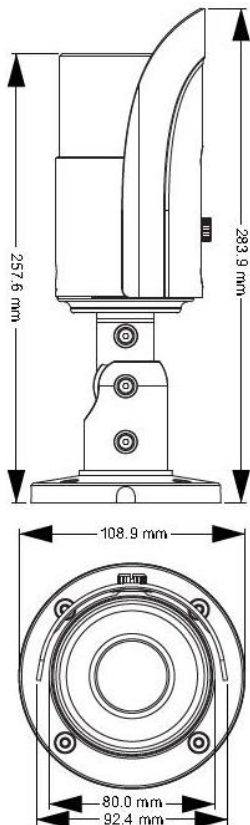

Alarm

POE

WDR

Features

- **4 Megapixel** 2688x1520 @25fps
- H.264/**H.265** Compression
- **3.3~12mm Motorized** Zoom Lens
- **Auto Focus**
- **120dB WDR**, 3D-DNR, DSS, BLC, HLC, Defog, ROI, 3-stream etc
- Day&Night by Filter Change
- 48 IR LED, 0 Lux up to 30m
- Audio In, Alarm In/Out
- CVBs out
- uSD Slot up to 128G
- POE / 12VDC Dual Power
- IP66 Weatherproof

SPECIFICATION

Model	CNC3533M
Image Sensor	1/3" progressive scan CMOS Sensor
Resolution	2688x1520 @25fps (PAL)
Shuttle	1/25s ~ 1/100,000s
Lens	M14 3.3-12mm Motorized Zoom Auto Focus
Viewing Angle	80°~38°
LEDs	48nos ϕ 5mm 850nm IR LED
Day & Night	Filter Change or TDN (True Day & Night)
Min. Illumination	0 Lux up to 30m (Subject to reflection)
Network	10/100-BaseT, RJ45
Bit Rate	64Kbps ~ 10Mbps
Compression	3-Stream : H.265 / H.264 / MJPEG
Working Environment	-20° ~ +50°C, <90° Humidity (Non-Condensing)
Power	POE IEEE 802.3af compliant/12VDC, Max. 6.5W
Dimension	108mm(ϕ) x 284mm(L), 1115g