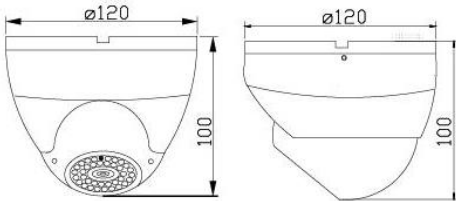

XC2313M – 1080p 4in1 Motorized IR Dome Camera

1080p 4in1

30m IR

UTC

300m by RG6

Defog

HLM

DWDR

DIMENSION

Joystick for OSD menu

SPECIFICATION

Model	XC2313M
Image Sensor	1/3" 2.4MP Panasonic CMOS Sensor
Resolution	1920x1080 Pixels
Shuttle	1/25s ~ 1/100,000s
Lens	2.8-12mm Motorized Lens
Video Output	1080p@25fps AHD/TVI/CVI or Analog
Min. Illumination	0 Lux up to 30m Indoor
LEDs	36nos ϕ 5 850nm IR LEDs
S/N Ratio	>52 DB
Casing	Aluminum with Epoxy Powder Coating
W. Environment	-10° ~ +55°C, Non-Condensing
Power	12VDC, Max. 550mA
Dimension (mm)	120mm(ϕ) x 100mm(H), 790g