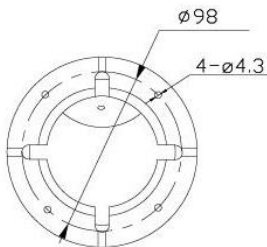

XC2313M – 1080p 4in1 Motorized IR Dome Camera

1080p 4in1

30m IR

UTC

300m by RG6

Defog

HLM

DWDR

Features

- 2 Megapixel CMOS Sensor
- Video output selectable :
1080p AHD or
1080p TVI or
1080p CVI or
700TVL Analog
- **2.8-12mm Motorized** Zoom Lens with **Auto Focus**
- 3D-DNR, **Defog**, **DWDR**, DSS, HLM
- TDN (True Day & Night)
- **UTC** & **Joystick** OSD control
- 36pcs IR LED, 0 Lux up to 30m
- **Aluminum Casing**
- Suitable for Wall/Ceiling Mount

DIMENSION

Joystick for OSD menu

SPECIFICATION

Model	XC2313M
Image Sensor	1/3" 2.4MP Panasonic CMOS Sensor
Resolution	1920x1080 Pixels
Shuttle	1/25s ~ 1/100,000s
Lens	2.8-12mm Motorized Lens
Video Output	1080p@25fps AHD/TVI/CVI or Analog
Min. Illumination	0 Lux up to 30m Indoor
LEDs	36nos ϕ 5 850nm IR LEDs
S/N Ratio	>52 DB
Casing	Aluminum with Epoxy Powder Coating
W. Environment	-10° ~ +55°C, Non-Condensing
Power	12VDC, Max. 550mA
Dimension (mm)	120mm(ϕ) x 100mm(H), 790g