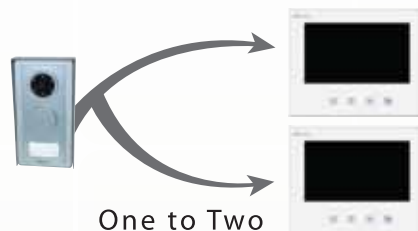

SV-1370 SII COLOR KIT

Kit component :

- Hands free video color monitor - 1370 SII/COL
- Surface mount entry panel with color camera - PVS-1220/COL
- Power Supply - FA-122

**2 WIRES
COLOR
VIDEOPHONE**

**INTERNAL
INTERCOM**

MODEL 1370 SII COLOR

Surface installation hands free monitor

- 7.0" (diagonal) Crystal Clear flat Color video screen
- Convenient Half-Duplex Voice Operation
- Easy Installation (only 2 wires from monitor to door unit)
- Clear Voice Fidelity using Electret Condenser Microphones
- Choice of 4 different chime sounds
- Soft touch buttons

MODEL PVS-1220 COLOR

Injected aluminium door panel front

- Surface installation with integrated rainshield
- Adjustable pan and tilt CCD color camera electronic iris and light emitters for night vision
- Electronic call with acoustic acknowledgement signal at the door panel

Connection Type

Configuration option

One to Two