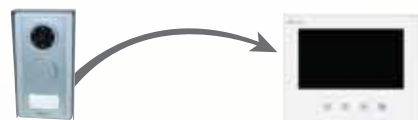

Connection Type

Configuration option

One to One