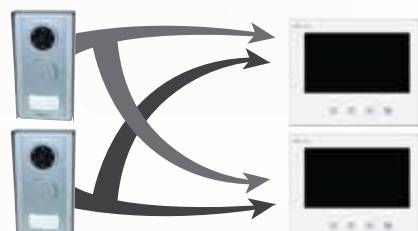

SV-1370 SII COLOR KIT

Kit component :

- Hands free video color monitor - 1370 SII/COL
- Surface mount entry panel with color camera - PVS-1220/COL
- Power Supply - FA-122

**2 WIRES
COLOR
VIDEOPHONE**

**INTERNAL
INTERCOM**

MODEL 1370 SII COLOR

Surface installation hands free monitor

- 7.0" (diagonal) Crystal Clear flat Color video screen
- Convenient Half-Duplex Voice Operation
- Easy Installation (only 2 wires from monitor to door unit)
- Clear Voice Fidelity using Electret Condenser Microphones
- Choice of 4 different chime sounds
- Soft touch buttons

MODEL PVS-1220 COLOR

Injected aluminium door panel front

- Surface installation with integrated rainshield
- Adjustable pan and tilt CCD color camera electronic iris and light emitters for night vision
- Electronic call with acoustic acknowledgement signal at the door panel

Connection Type

Configuration option

Two to Two